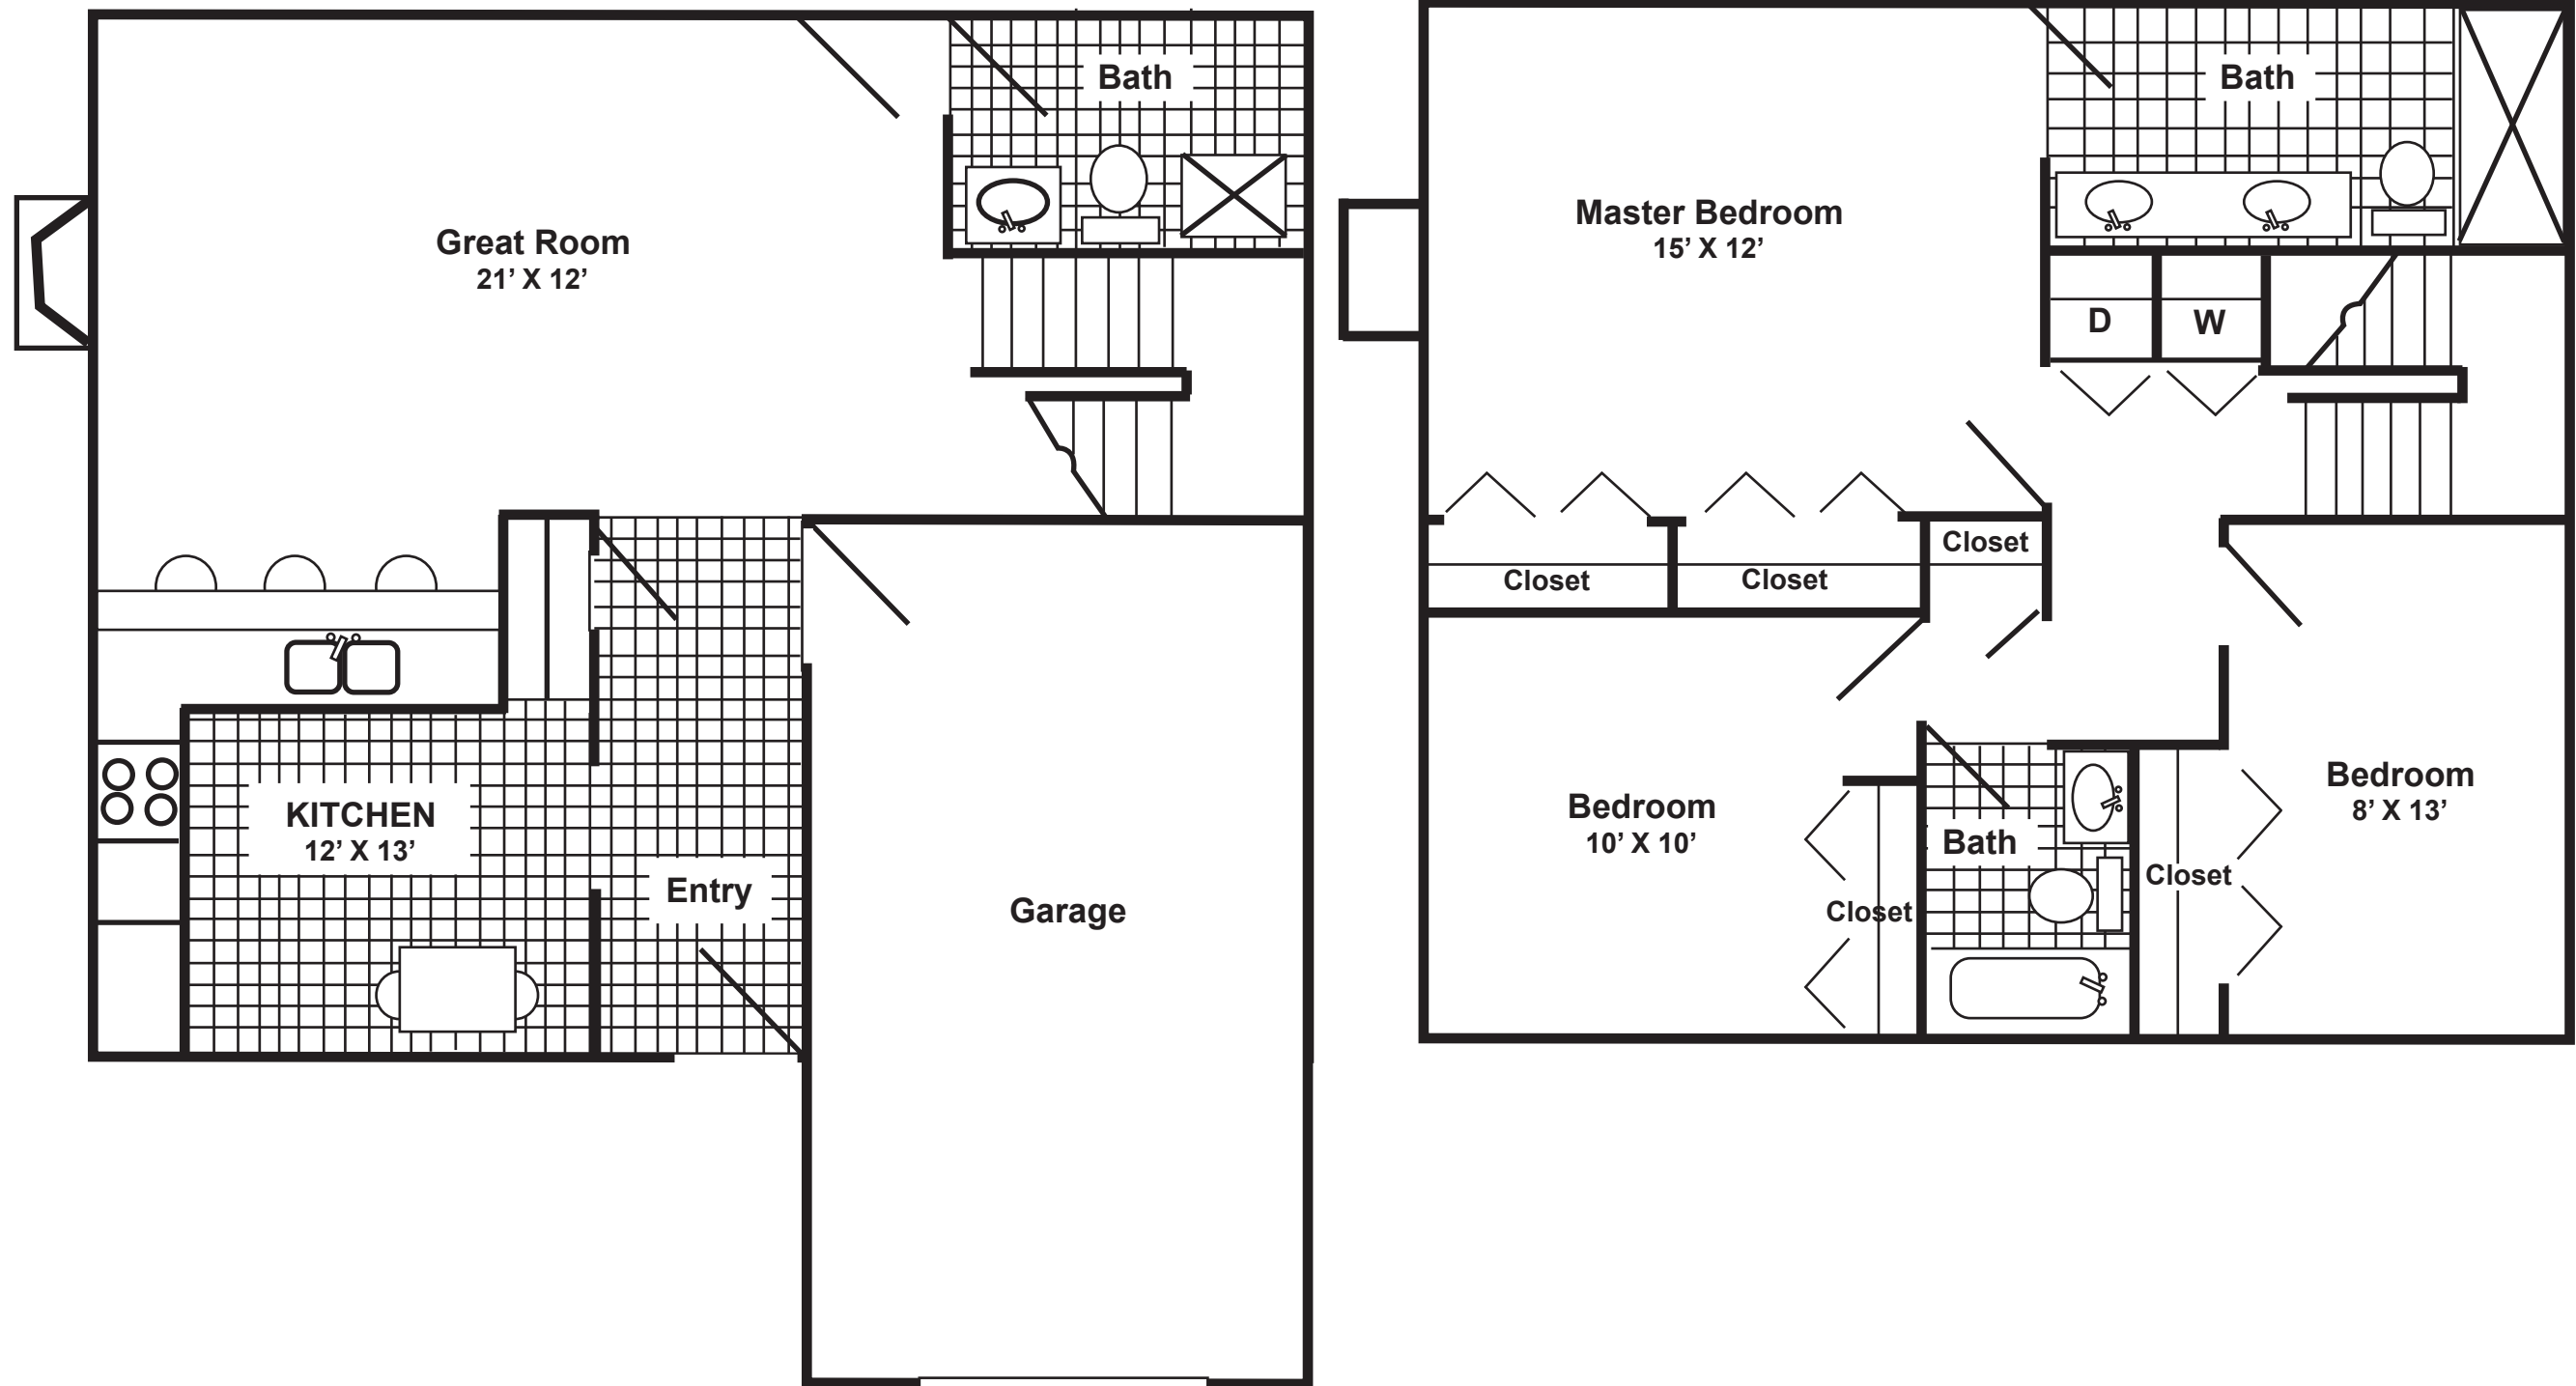

The Canterbury B – 3 Bedroom

2.5 Bath - 1,460 Sq. Ft.

The Whitfield – 3 Bedroom

1.5 Bath - 1,860 Sq. Ft.

The Whitfield C – 3 Bedroom

1.5 Bath - 1,240 Sq. Ft.