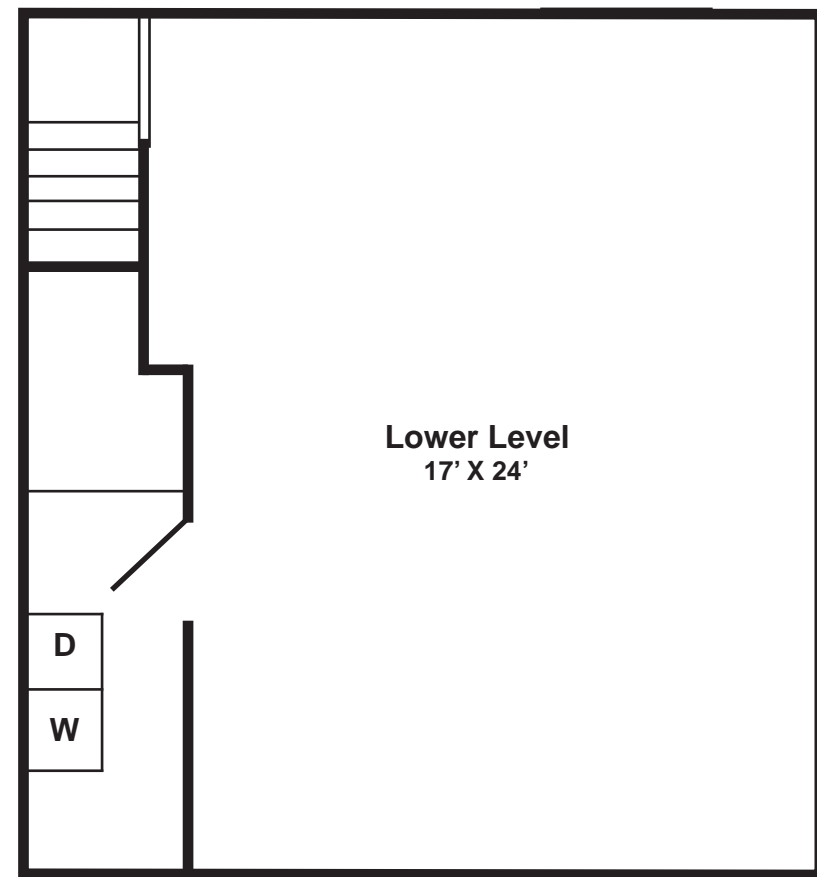

The Canterbury B – 3 Bedroom

2.5 Bath - 1,460 Sq. Ft.

The Whitfield – 3 Bedroom

1.5 Bath - 1,860 Sq. Ft.

The Whitfield C – 3 Bedroom

1.5 Bath - 1,240 Sq. Ft.