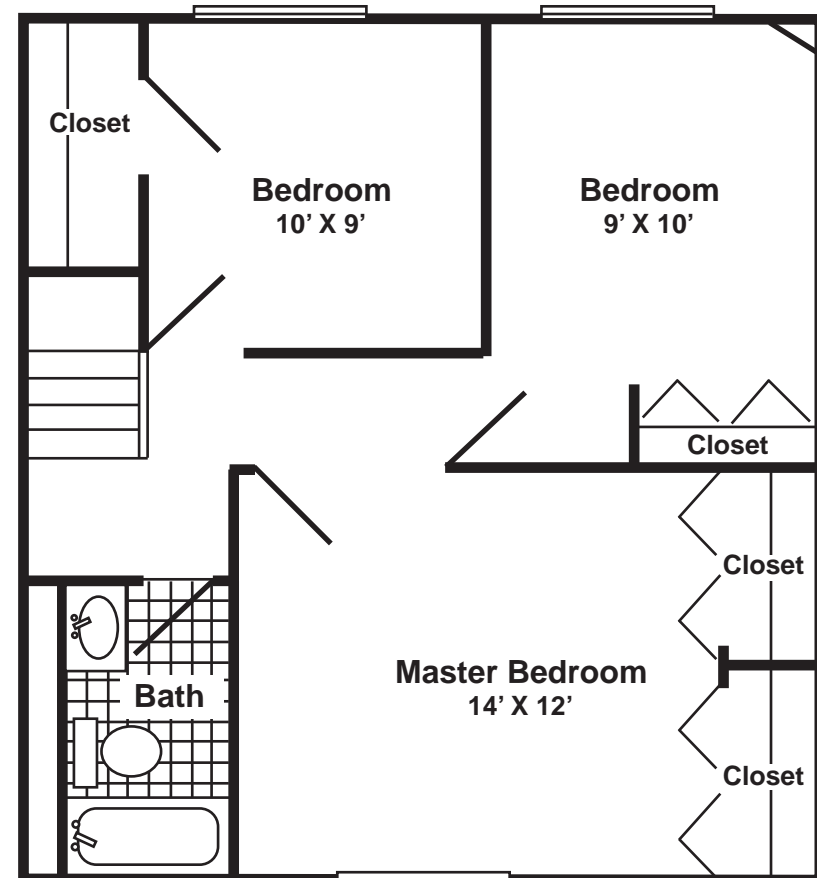

The Canterbury B – 3 Bedroom

2.5 Bath - 1,460 Sq. Ft.

The Whitfield – 3 Bedroom

1.5 Bath - 1,860 Sq. Ft.

The Whitfield C – 3 Bedroom

1.5 Bath - 1,240 Sq. Ft.