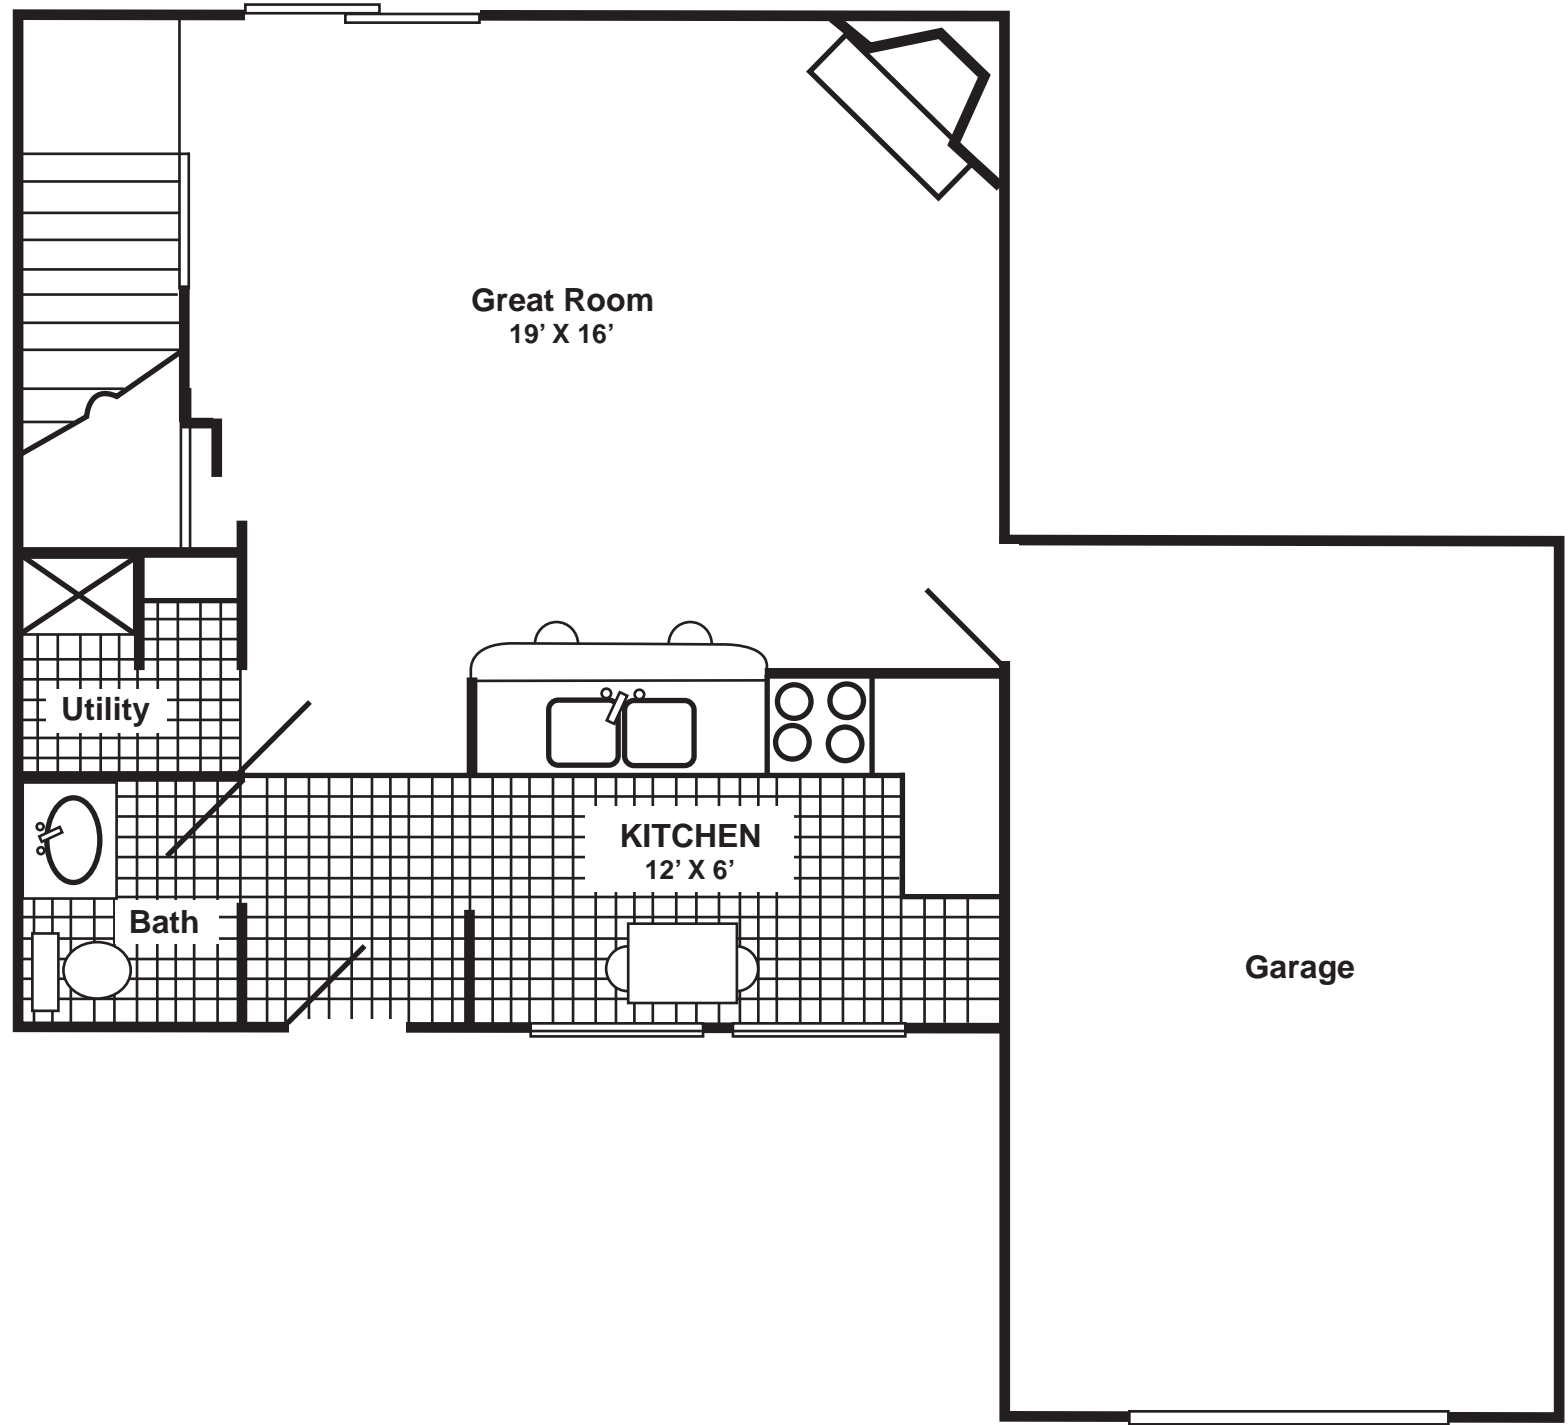

The Canterbury B – 3 Bedroom

2.5 Bath - 1,460 Sq. Ft.

The Whitfield – 3 Bedroom

1.5 Bath - 1,860 Sq. Ft.

The Whitfield C – 3 Bedroom

1.5 Bath - 1,240 Sq. Ft.