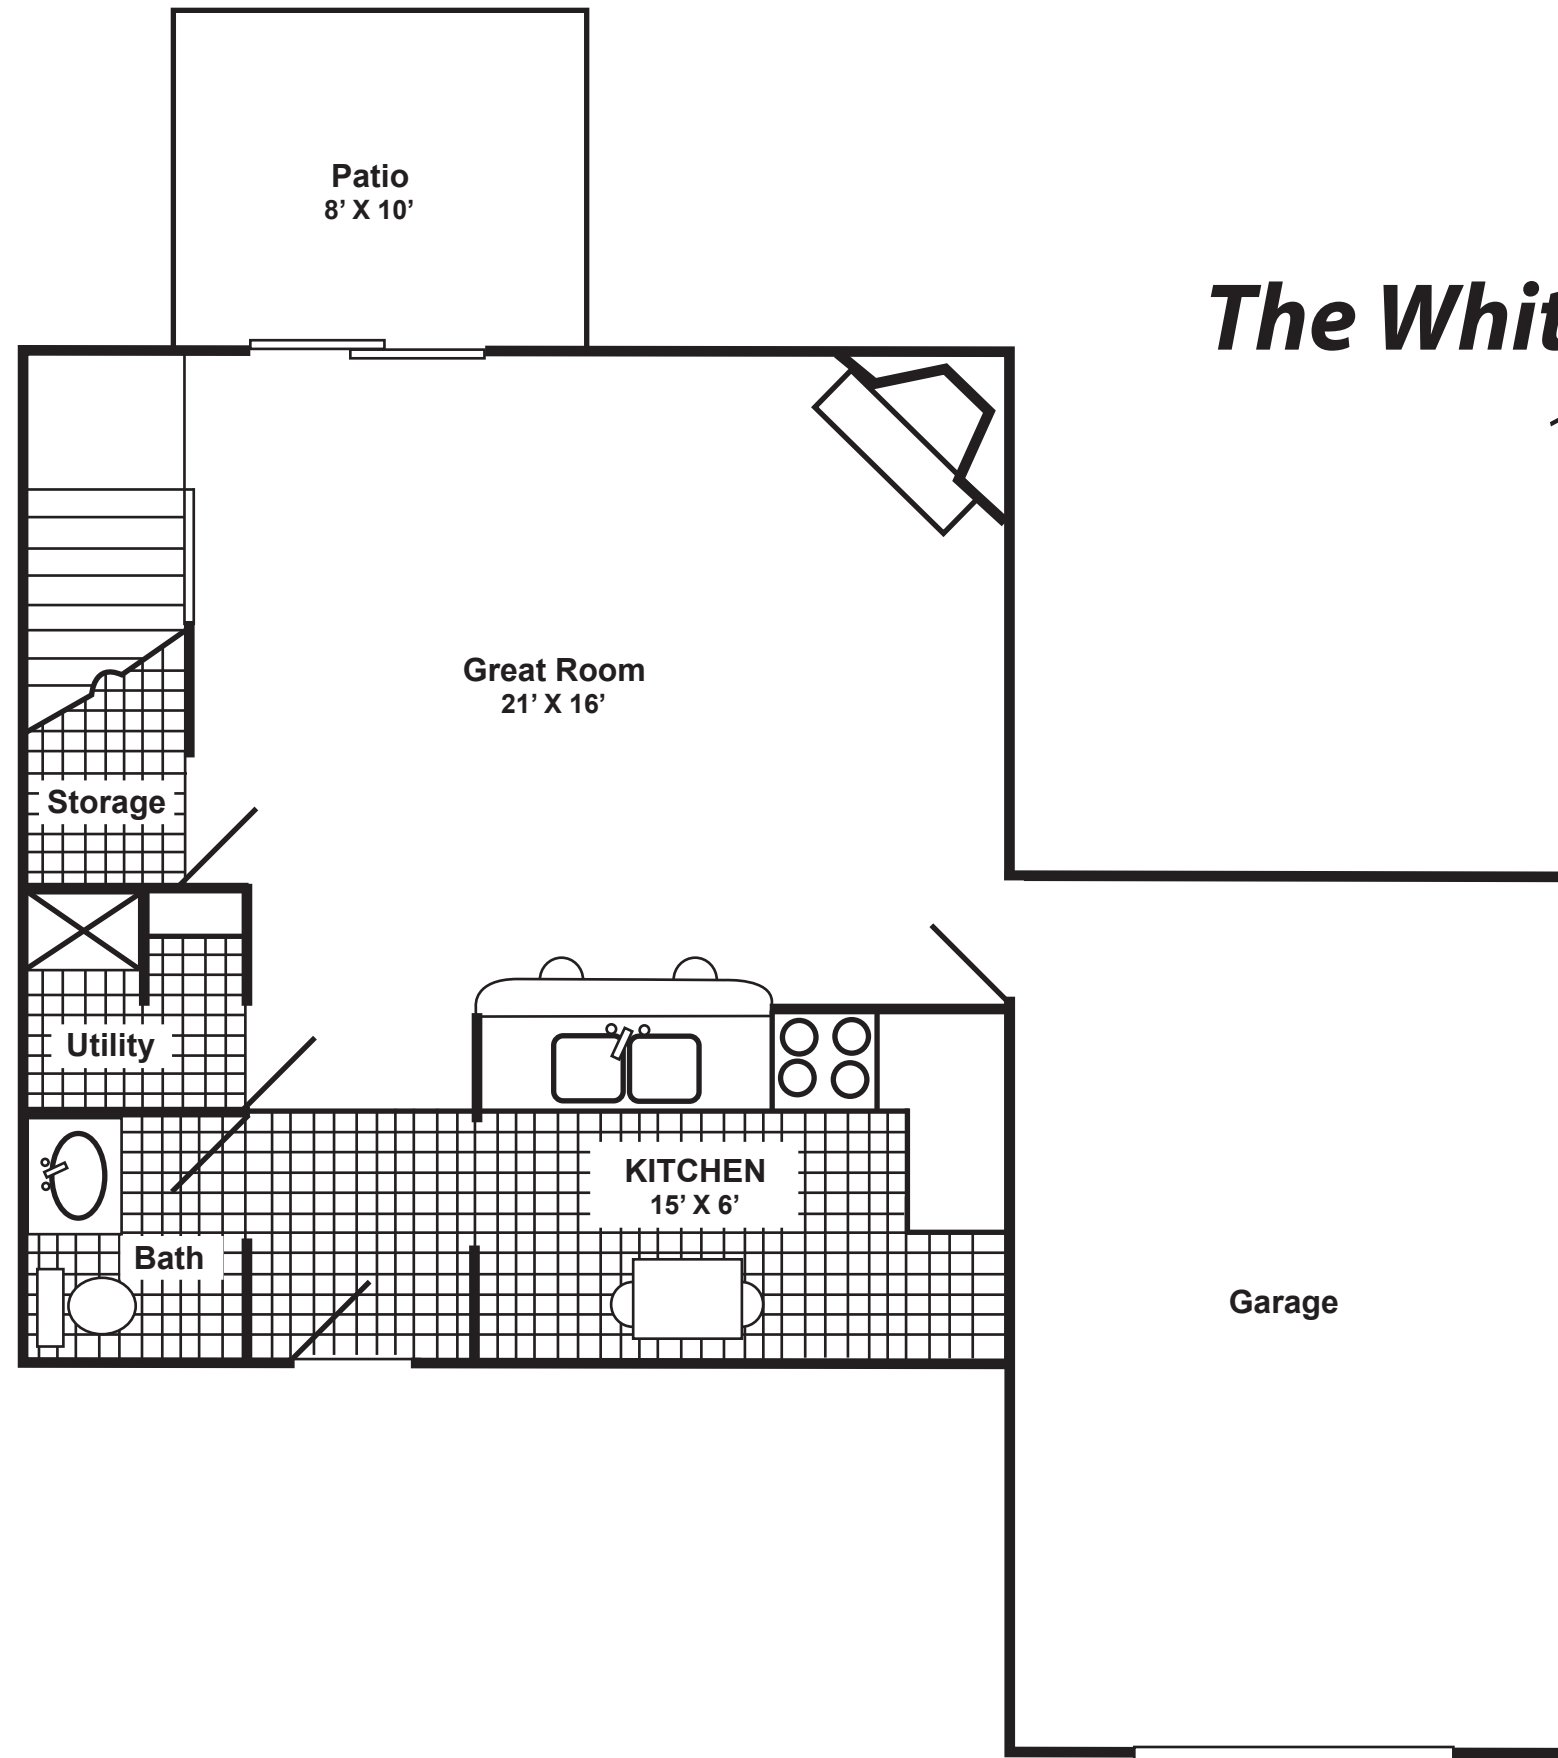

The Canterbury B – 3 Bedroom

2.5 Bath - 1,460 Sq. Ft.

The Whitfield – 3 Bedroom

1.5 Bath - 1,860 Sq. Ft.

The Whitfield C – 3 Bedroom

1.5 Bath - 1,240 Sq. Ft.